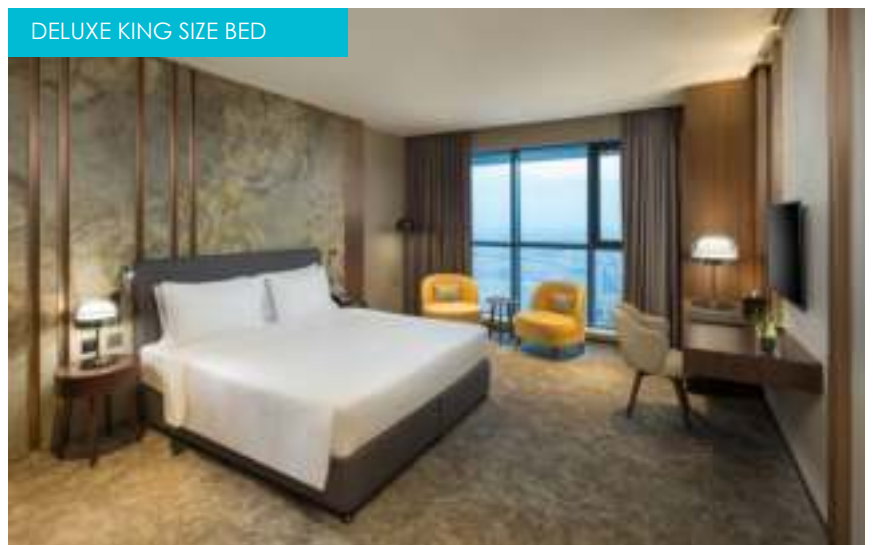

میلنیوم پلاس  
MILLENNIUM  
PLACE  
برشا ہائٹس  
BARSHA HEIGHTS

FIND  
YOUR  
HAPPY  
PLACE

Welcome to the Millennium Place Barsha Heights, a 4-star lifestyle hotel comprised of well-designed suites, and serviced apartments.

DELUXE KING SIZE BED

### > Suite features

- Spacious bedrooms with separate living and dining areas
- Balcony available
- Free standing Bathtub
- 2nd shower in hotel suites

### > Rooms and serviced apartments

- Free Wi-Fi
- Tea and coffee making facilities
- IP TV
- HDMI/USB connections
- In-room safe
- Balcony available
- Twin and King Size beds
- Rooms with Inter-Connecting door
- Family Rooms
- Sky Penthouse (453.15 sqm)
- Royal Penthouse (618.04 sqm)
- Kitchenette in the Serviced Apartments